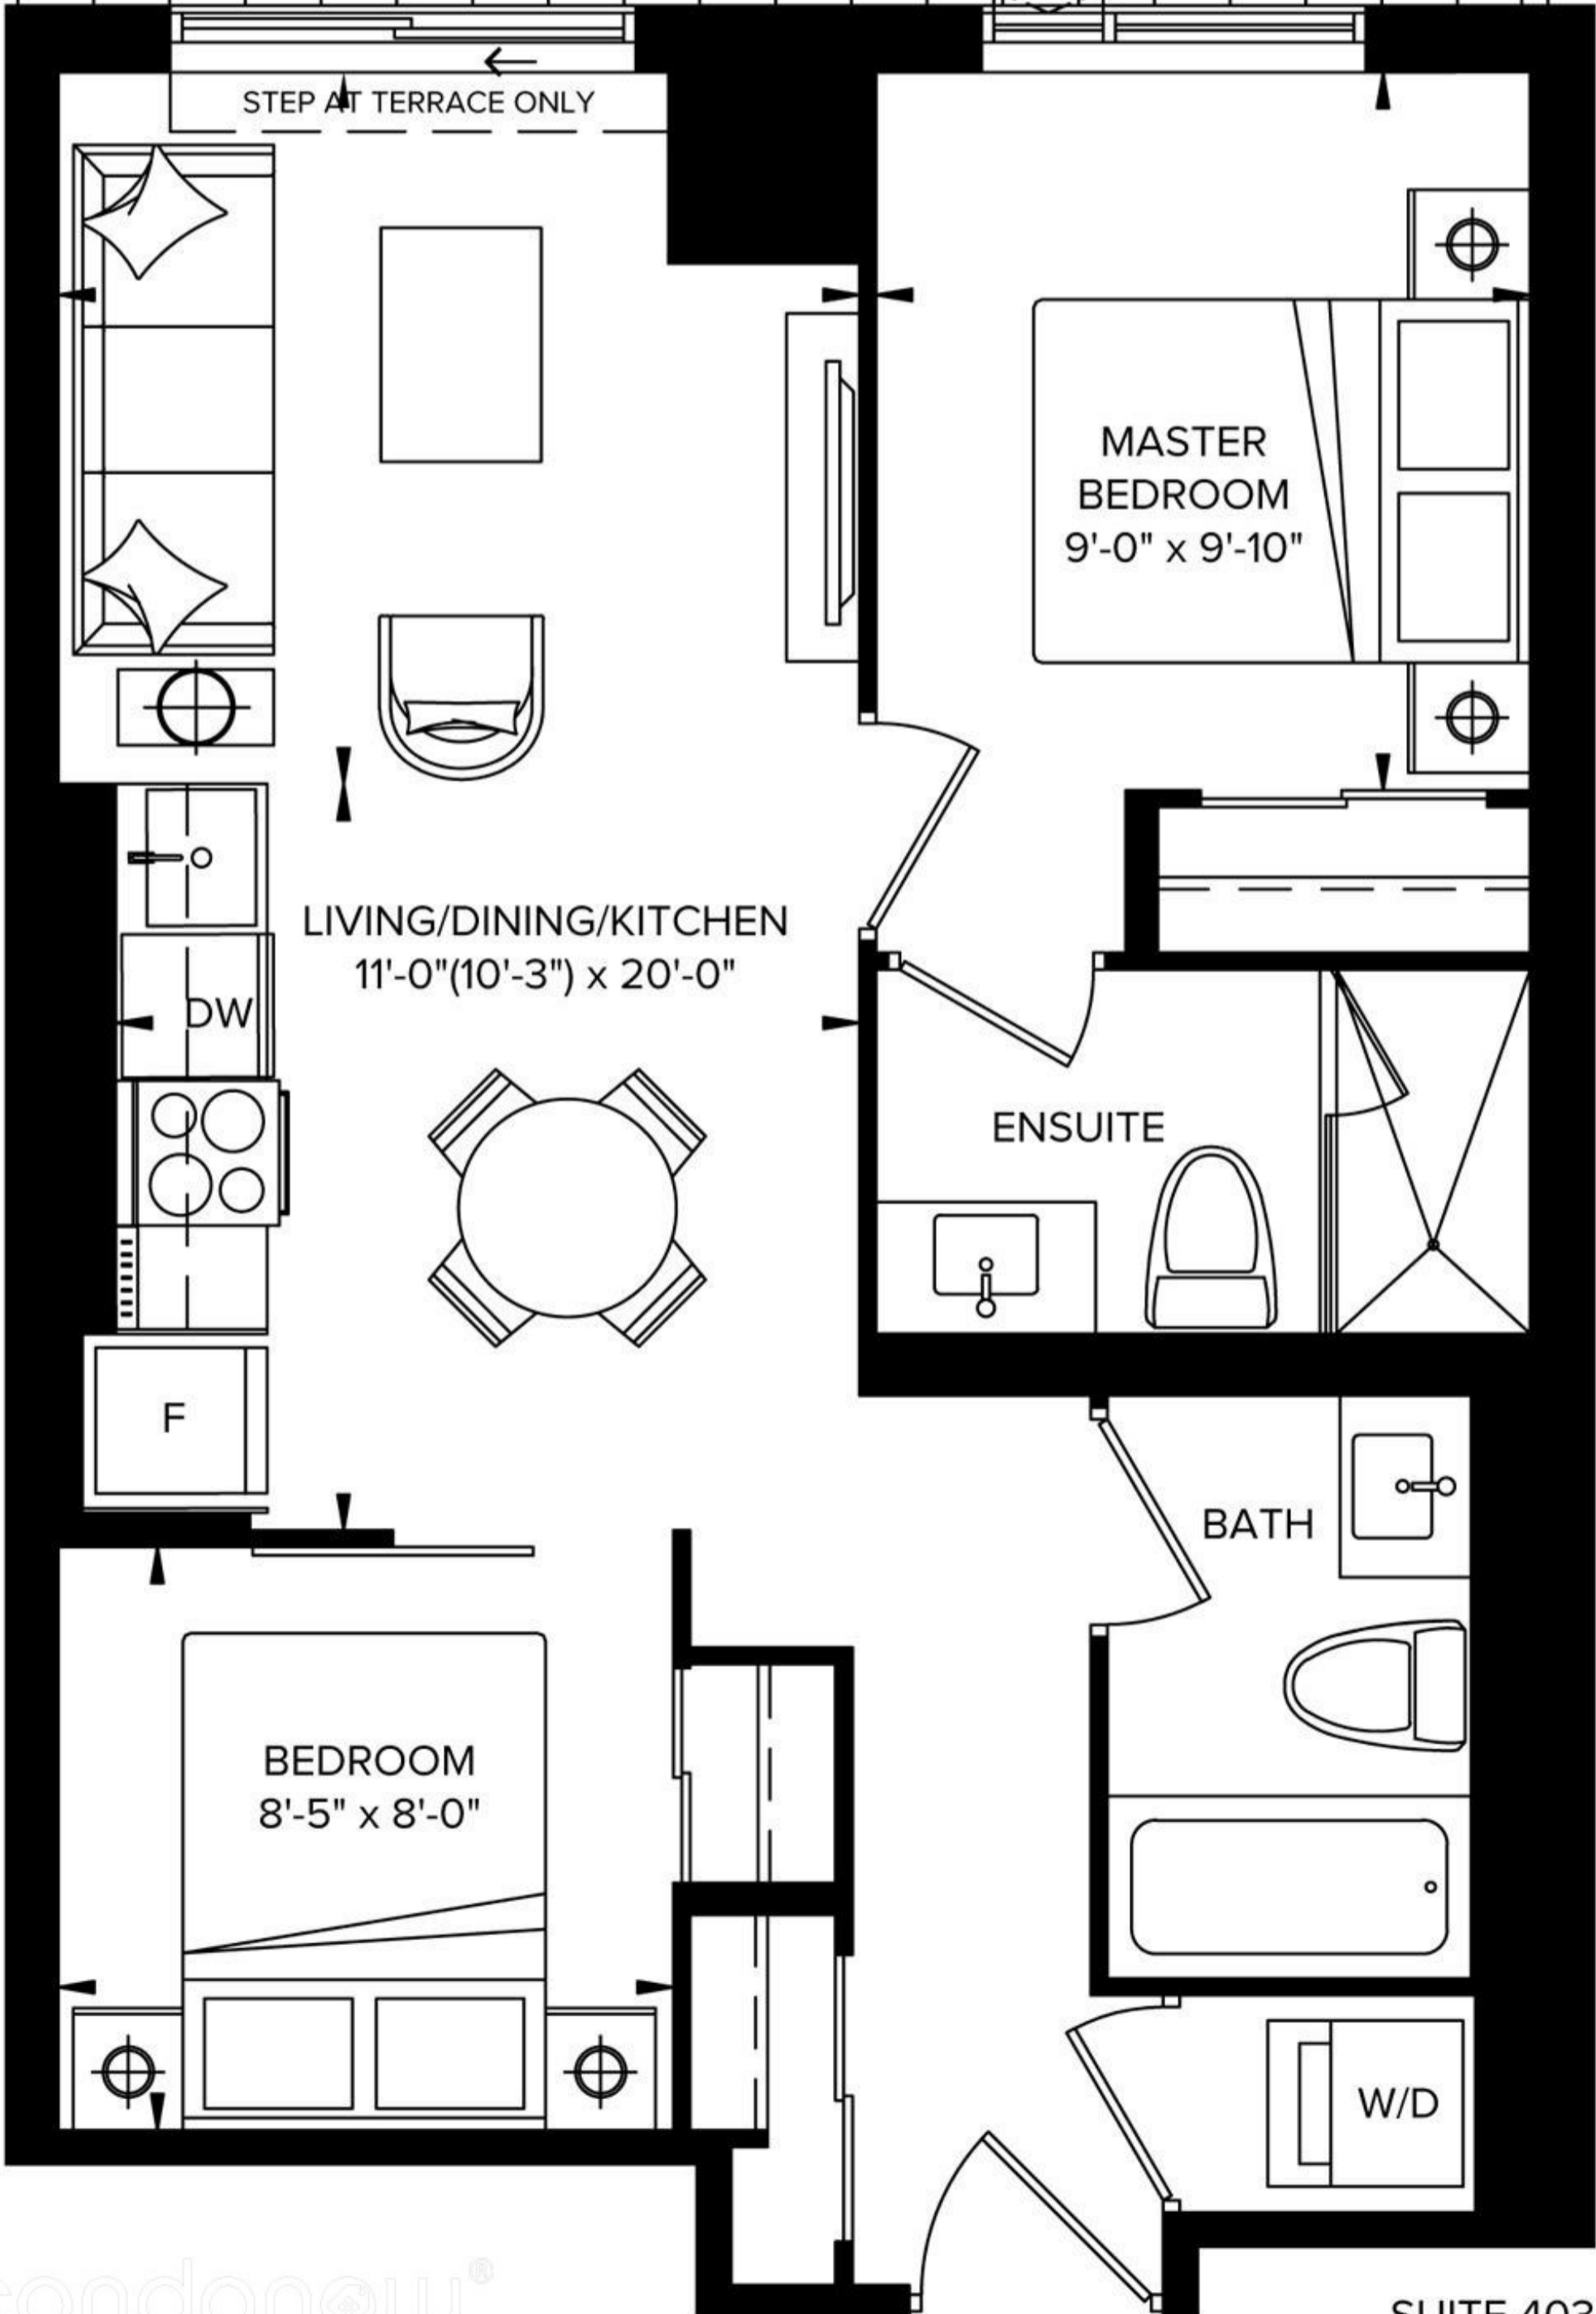

BALCONY

TYPICAL SUITE

TERRACE

STEP AT TERRACE ONLY

MASTER
BEDROOM
9'-0" x 9'-10"

LIVING/DINING/KITCHEN
11'-0" (10'-3") x 20'-0"

ENSUITE

BATH

BEDROOM
8'-5" x 8'-0"

W/D