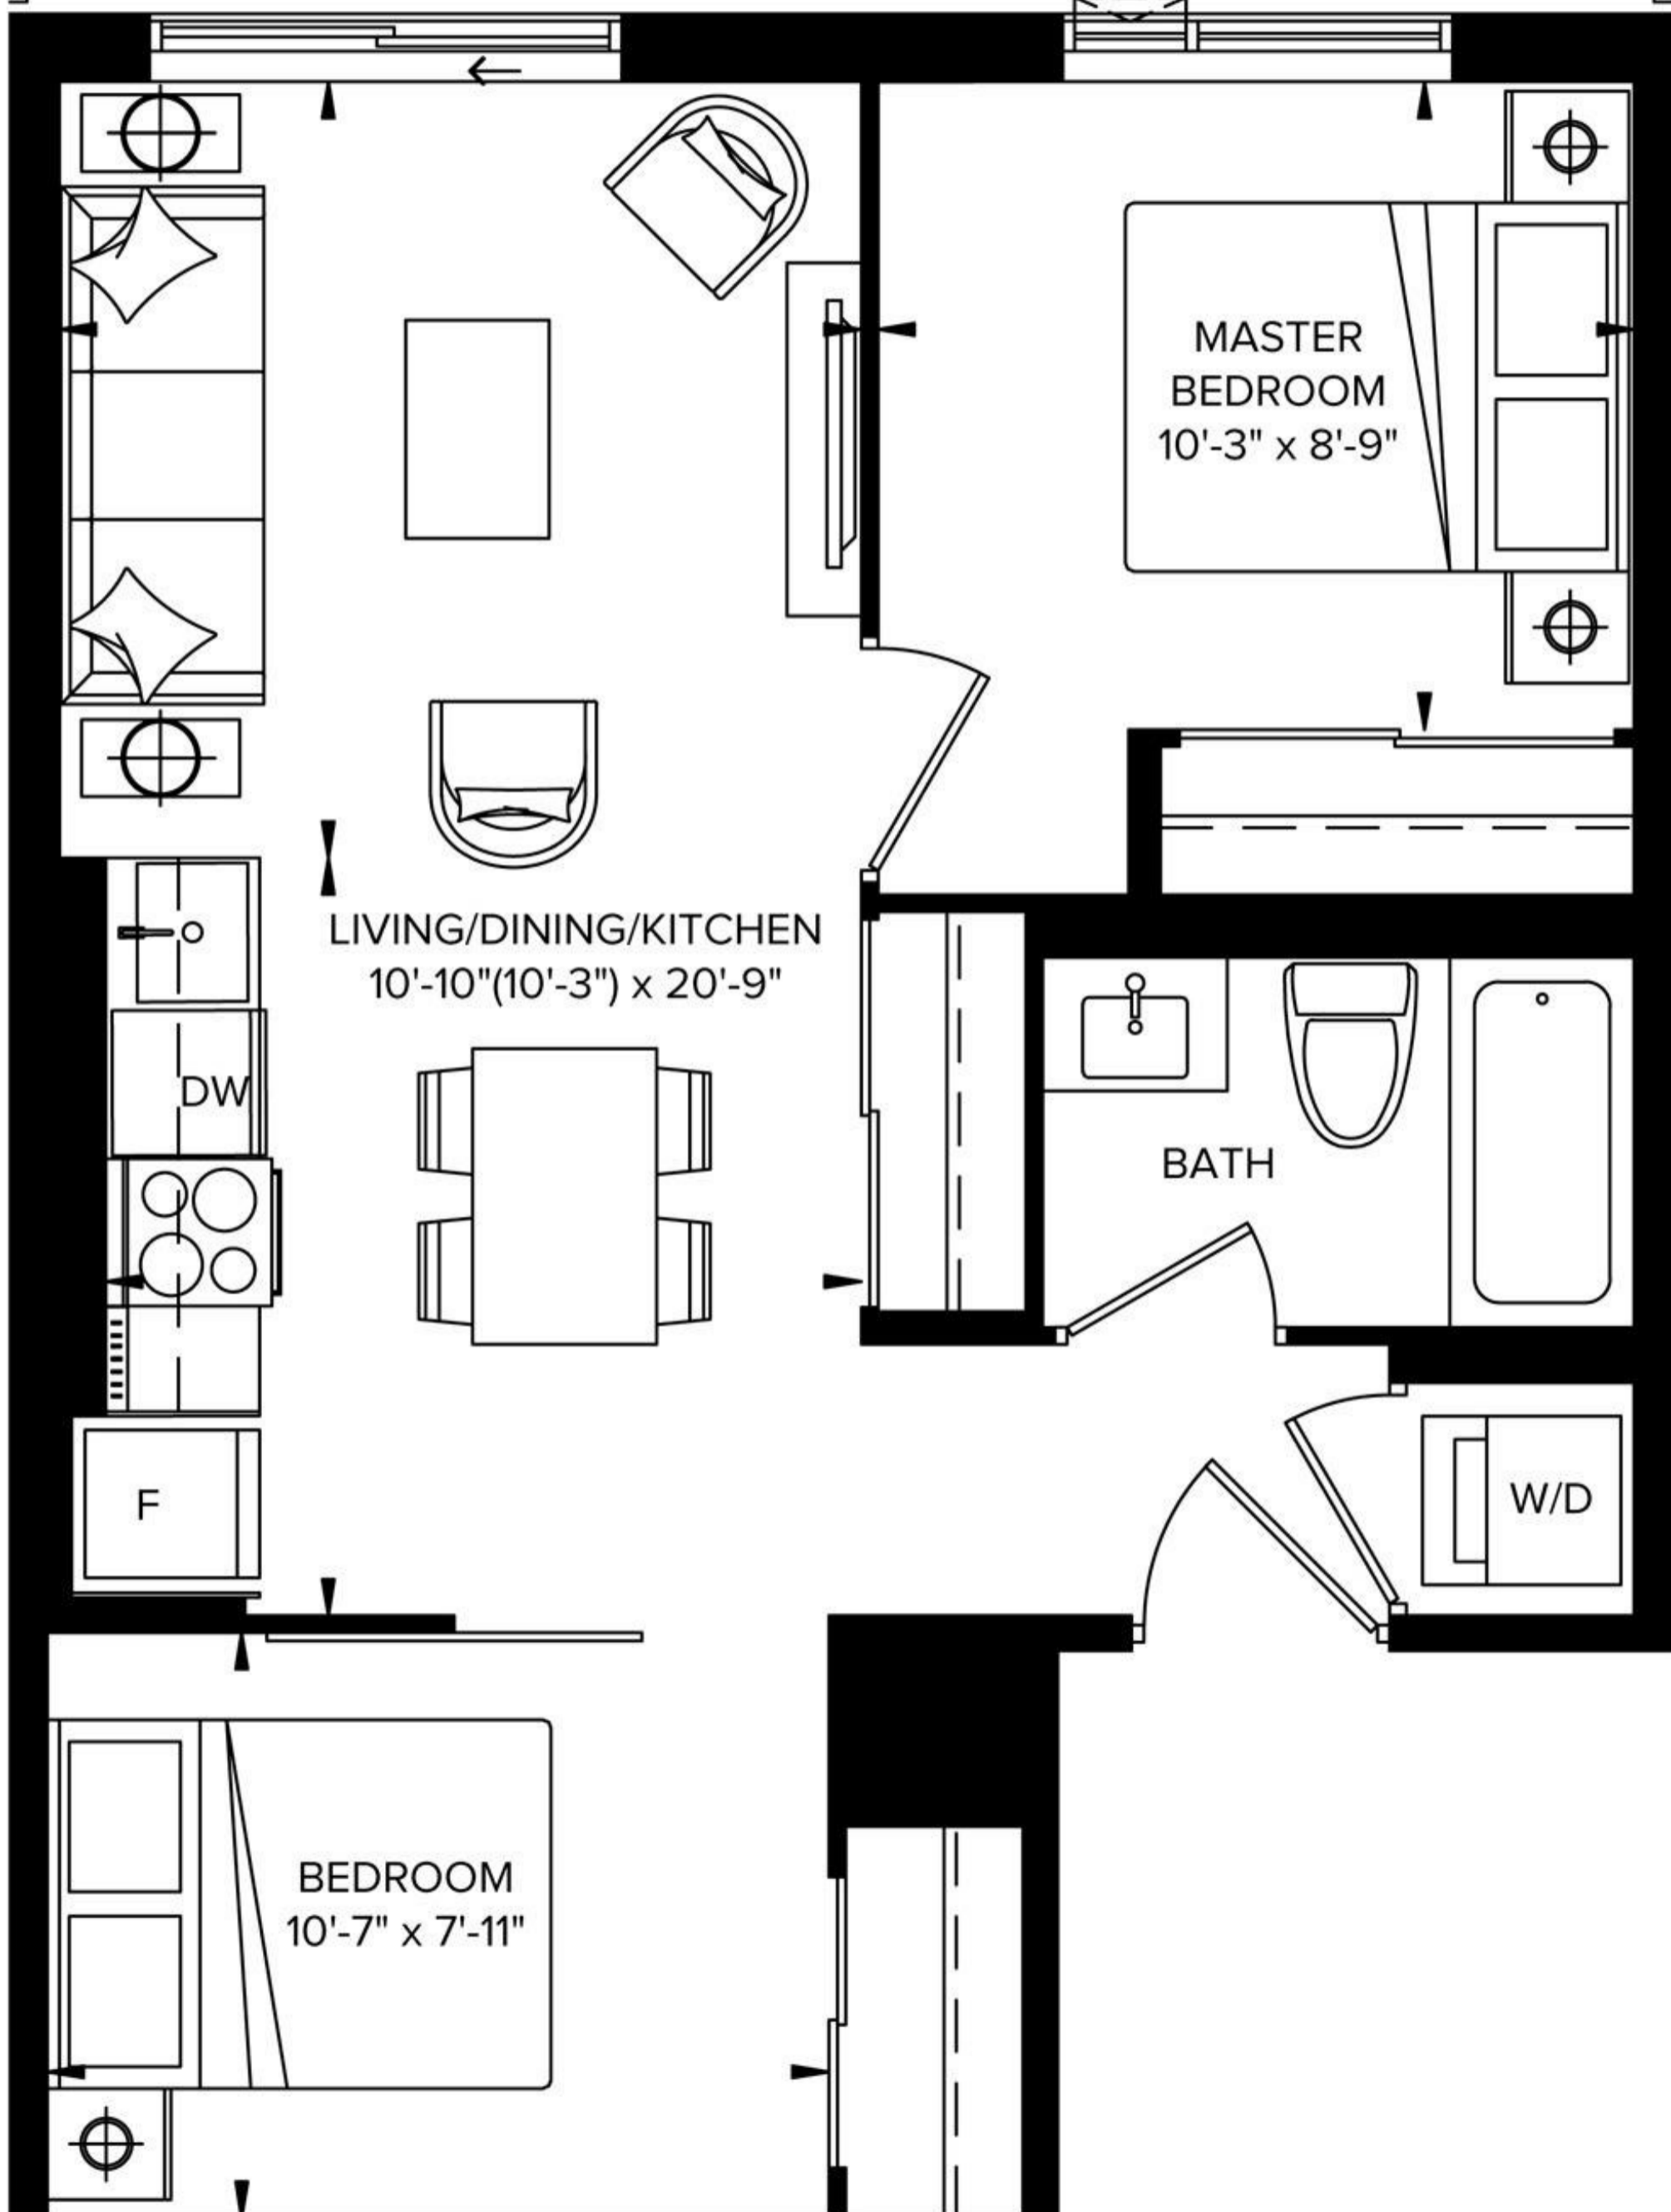

BALCONY

LIVING/DINING/KITCHEN
10'-10" (10'-3") x 20'-9"

MASTER
BEDROOM
10'-3" x 8'-9"

BATH

BEDROOM
10'-7" x 7'-11"

W/D