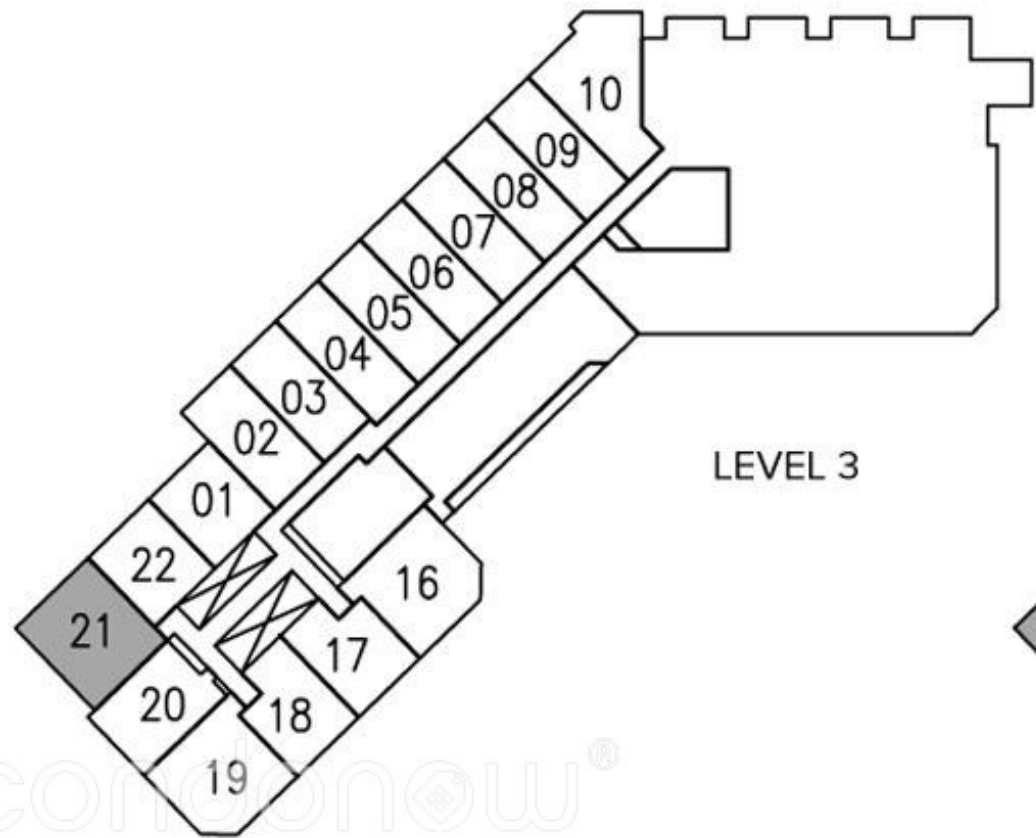

TERRACE

STEP AT TERRACE ONLY

LIVING/DINING/KITCHEN
13'-0" x 17'-4"

MASTER
BEDROOM
9'-7" x 11'-1"

ENSUITE

BATH

BEDROOM
9'-0" x 10'-4"

MEDIA
5'-5" x 7'-0"

BALCONY

SUITE 321

SUITE 223

LEVEL 3

LEVEL 2