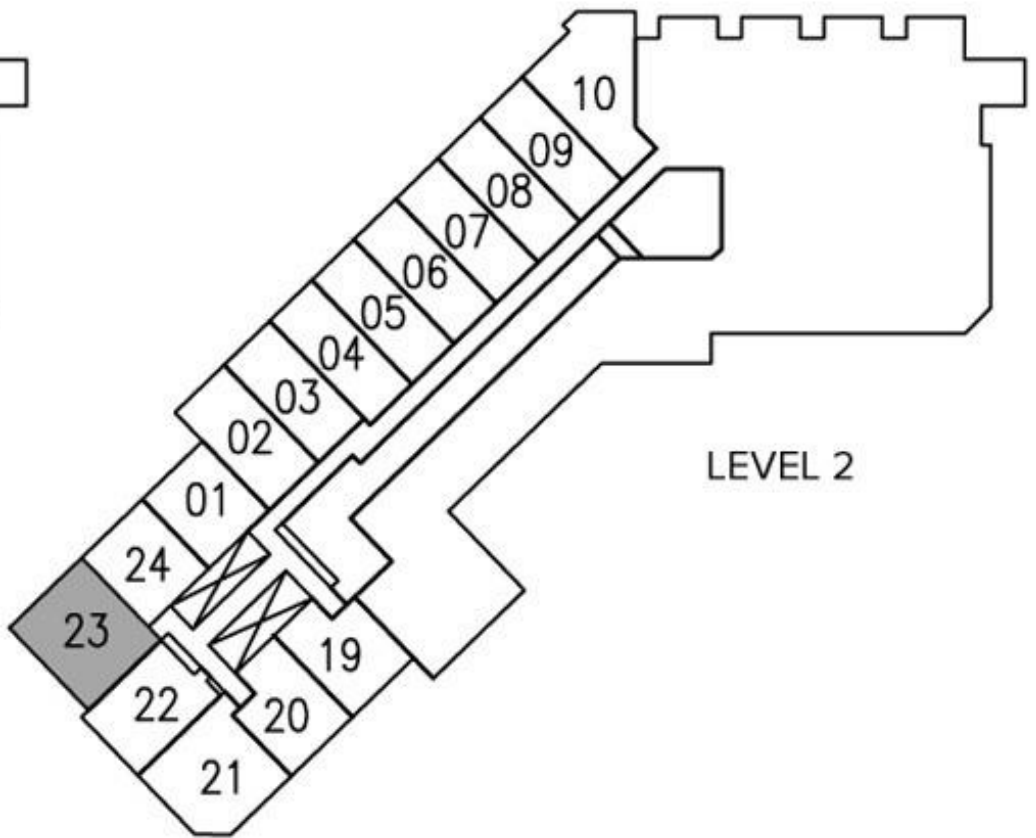

TERRACE

STEP AT TERRACE ONLY

LIVING/DINING/KITCHEN
13'-0" x 17'-4"

MASTER
BEDROOM
9'-7" x 11'-1"

ENSUITE

BATH

BEDROOM
9'-0" x 10'-4"

MEDIA
5'-5" x 7'-0"

BALCONY

SUITE 321

SUITE 223

LEVEL 3

LEVEL 2