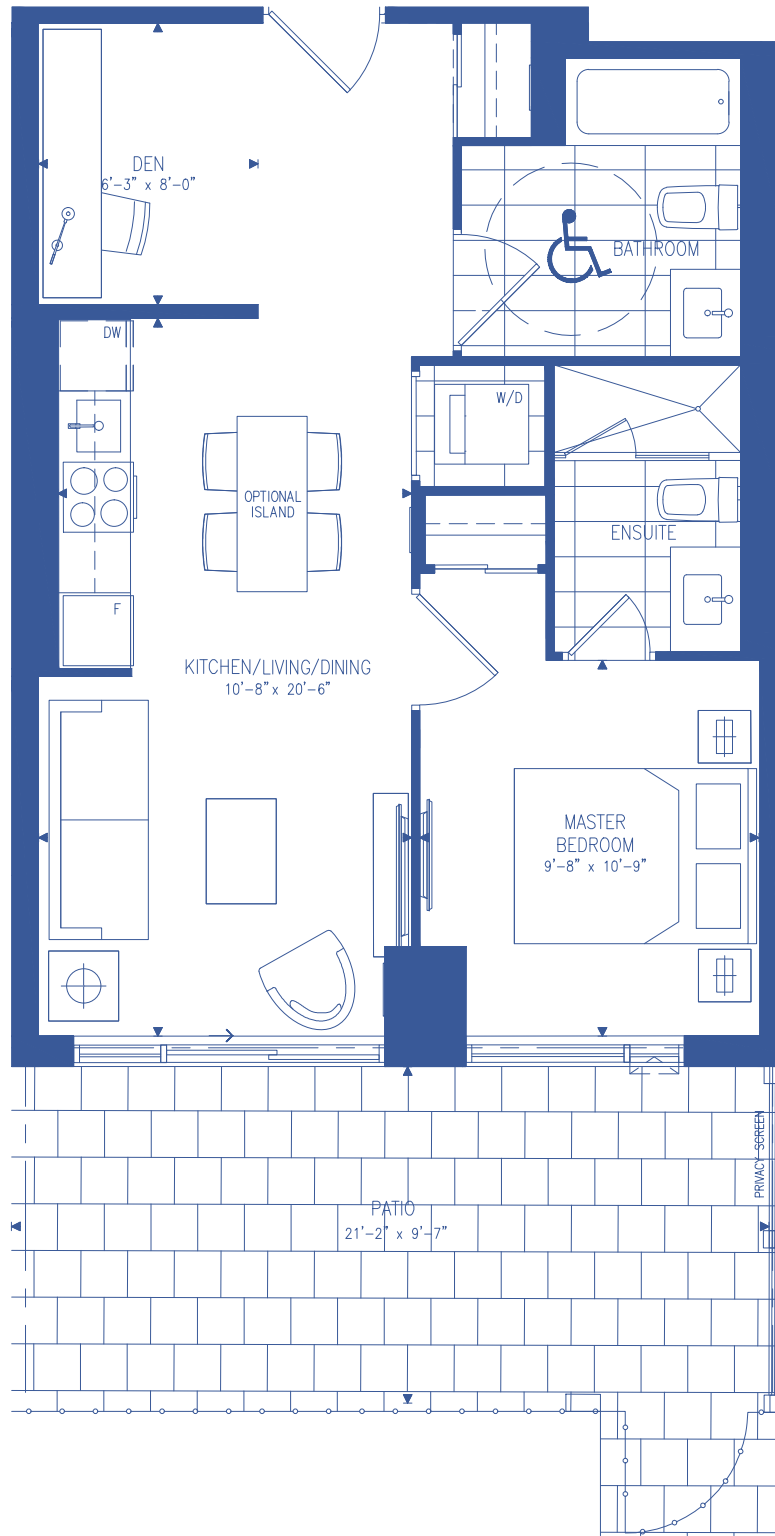

ZOEY PATIO

1 BEDROOM + DEN

646 SF

222 SF OUTDOOR SPACE

N BUILDING B - GROUND LEVEL

NEXT
AT
ELGIN
EAST

Materials, specifications and floorplans are subject to change without notice. All renderings are artists' conception. All floorplans have approximate dimensions. Actual useable floor space may vary from the stated floor area. E. & O.E. Balcony depths vary depending on floor level locations.