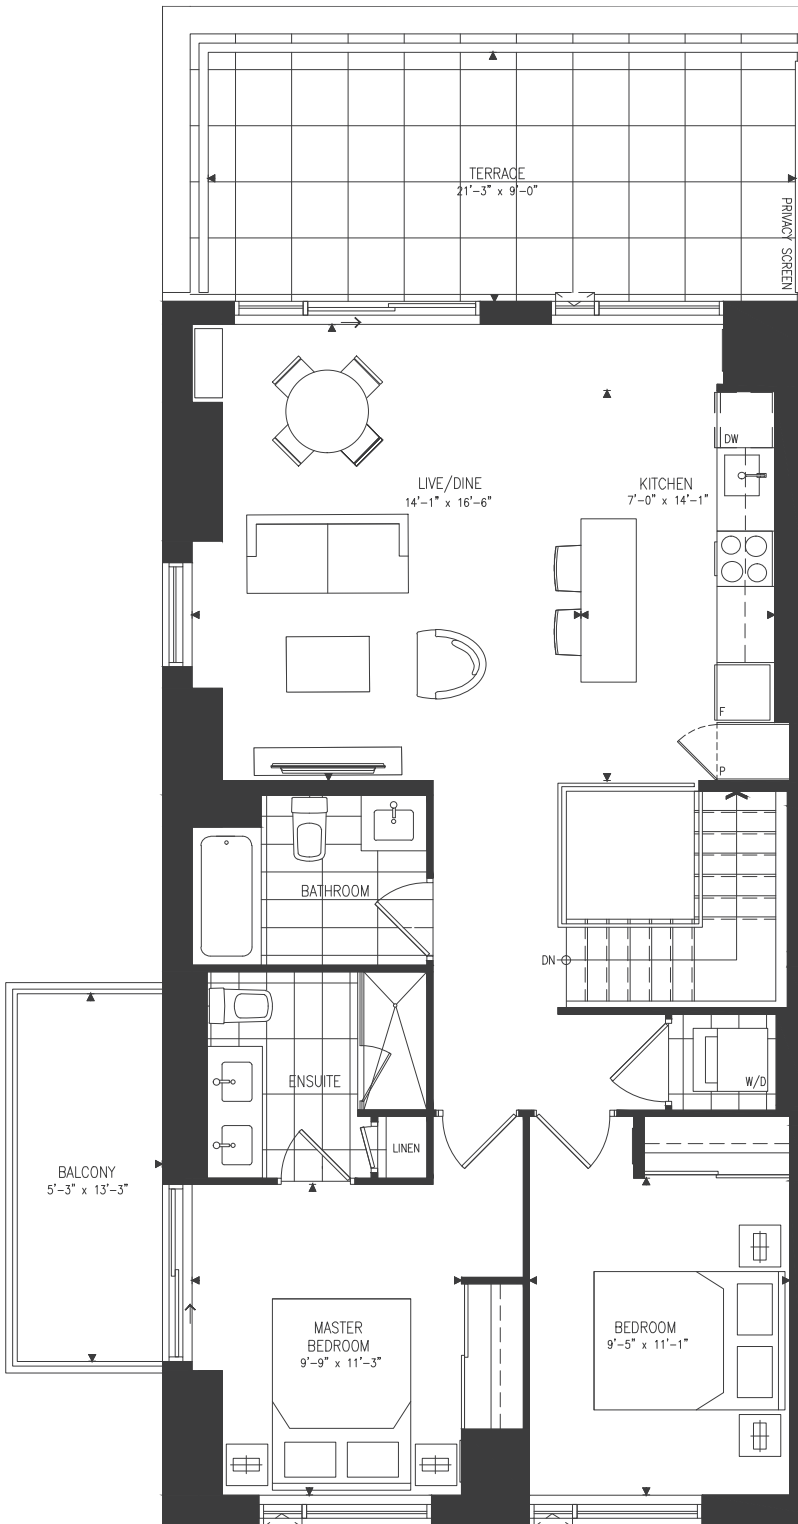

# ARIA - D

2 BEDROOMS

1155 SF  
283 SF OUTDOOR SPACE  
LEVEL 10

Level 9

Building A - Level 10

Building A - Level 9

Materials, specifications and floorplans are subject to change without notice. All renderings are artists' conception. All floorplans have approximate dimensions. Actual useable floor space may vary from the stated floor area. E. & O.E. Balcony depths vary depending on floor level locations.