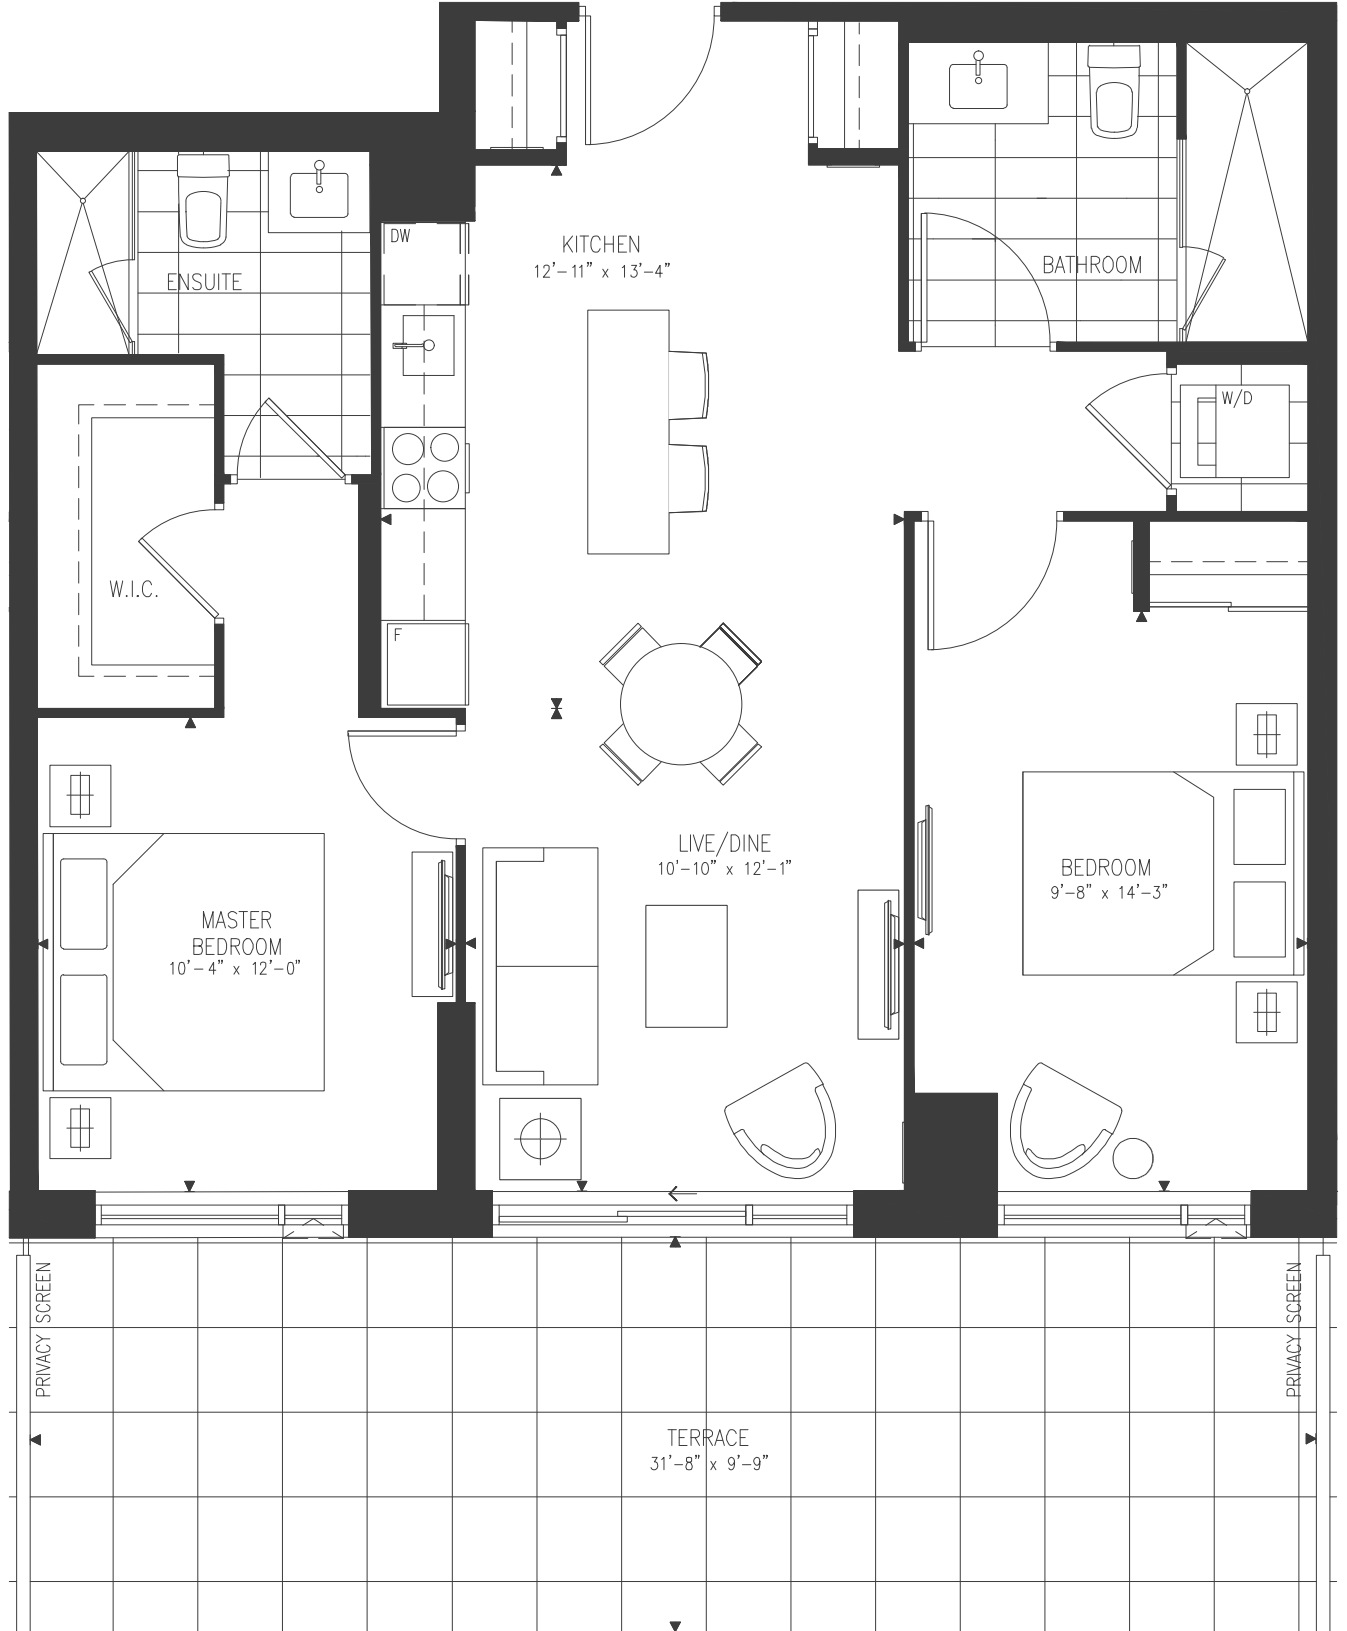

MORGAN

950 SF
311 SF OUTDOOR SPACE

TERRACE TOWN COLLECTION 2 BEDROOM

Materials, specifications and floorplans are subject to change without notice. All renderings are artists' conception. All floorplans have approximate dimensions. Actual useable floor space may vary from the stated floor area. E. & O.E. Balcony depths vary depending on floor level locations.